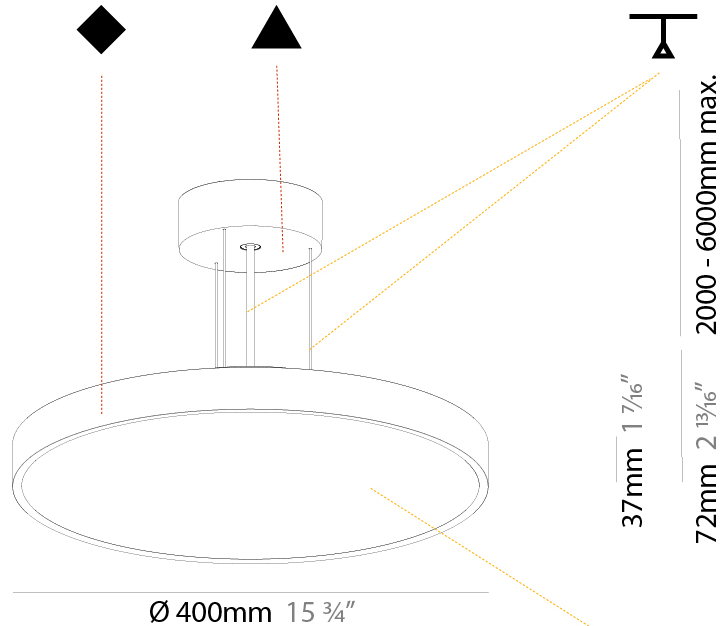

GENERAL

Series: Sign Diva
Subseries: Sign Diva
Brand: Prolicht
Division: Architectural
Mounting Type: Suspension
Mounting Location: Ceiling
Subcategory: Pendant

PHYSICAL

Shape: Round
Diameter (mm): 400
Diameter (in): 15 3/4
Height (mm): 72
Height (in): 2 13/16
Max. Overall Height (mm): 2072
Max. Overall Height (in): 81 3/16
Light Distribution: Direct
Weight (kg): 2.972
Weight (lbs): 6.55
Diffuser: PMMA - Opal / Micro-Prism / Sparkling Secret / Vintage Industrial with Shine Ring
Fixture Finish: SSR / BKV / CWI / CRY / HAB / UFT / ITA / RUA / FTG / MYG / LOD / PUS / FRO / FUP / KIA / POP / BLS / SPG / MEY / GOH / GUM / CHC / COM / ABZ / JAG / OBR / MOS / ROR
Fixture Material: Extruded Aluminum / Steel
Cable Details: 2000mm or 6000mm Transparent Cable

ELECTRICAL

Lamp Type: LED (Zhaga Standard)
Input Wattage (W): 19.8
Total Output Wattage (W): 16
Dimming: Tri-Mode (Non-Dimming and Phase Dimming (120Vac only) and 0-10V Dimming)
Driver Included: Yes
Driver Location: Integrated
Driver Type: Constant Current - Universal
Driver Class: Class 2
Input Voltage (V): 120 - 277
Constant Current (MA): 500

LED

Color Temperature (°K): 2700 / 3000 / 3500 / 4000
Max. Delivered Lumen (lm): 1160 / 1733 / 1741 / 1776
CRI: >90 CRI
Lamp Life (hrs): 50000

OPTICAL

RATINGS AND CERTIFICATIONS

Certified By: Certified for North American Standards
IP rating: IP20