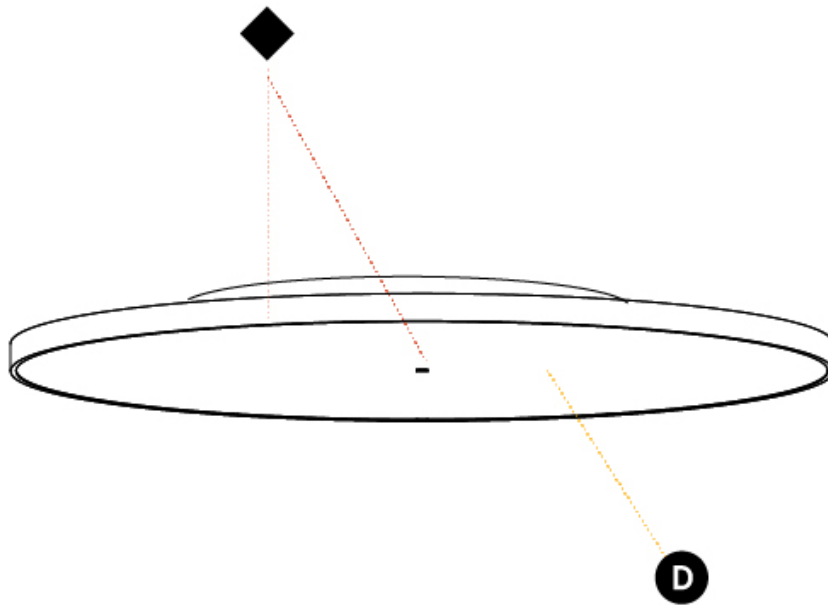

SIGN DIVA SURFACE

A3D094-

PROJECT

TYPE

SPECIFIER

QUANTITY

DATE

SIGN DIVA COLOR FINISH CHART