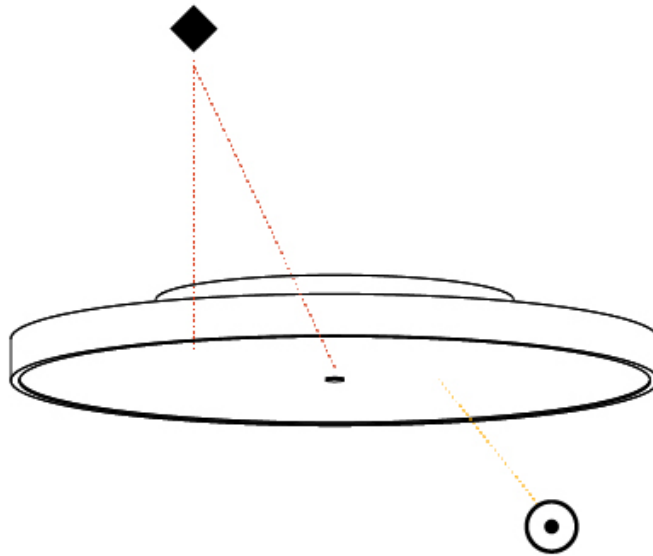

A3D092-

PROJECT	_____
TYPE	_____
SPECIFIER	_____
QUANTITY	_____
DATE	_____