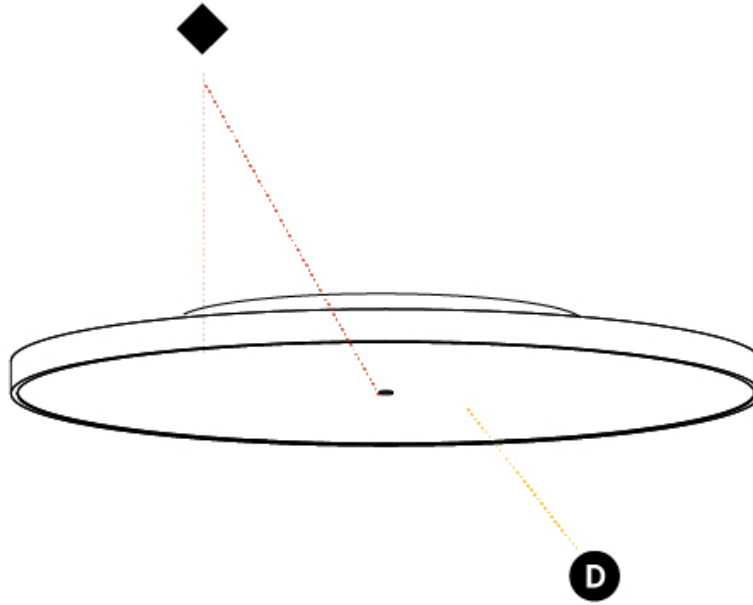

A3D093-

PROJECT	_____
TYPE	_____
SPECIFIER	_____
QUANTITY	_____
DATE	_____